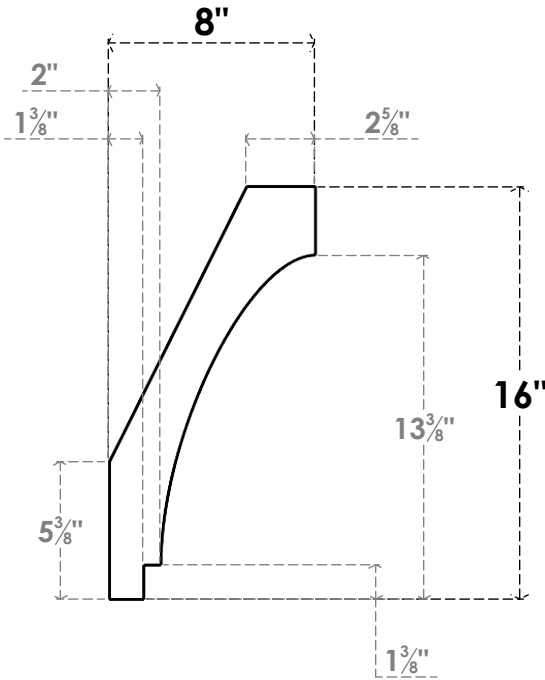

ITEM NUMBER: BRCPC055X08000X16000IMP

5 1/2"W X 8"D X 16"H IMPERIAL ARCHITECTURAL GRADE PVC CLOSED KNEE BRACE

SIDE PROFILE

FRONT PROFILE

ISOMETRIC

EKENA MILLWORK
2300 WEST MAIN ST.
CLARKSVILLE, TX 75426
TOLL FREE: 866-607-0453
WWW.EKENAMILLWORK.COM

NOTES

1. INSTALLATION TO BE COMPLETED IN ACCORDANCE WITH MANUFACTURER'S SPECIFICATIONS.
2. DRAWING MAY NOT BE TO SCALE
3. THIS DRAWING IS INTENDED FOR DESIGN AND PLANNING PURPOSES ONLY.
4. ALL INFORMATION CONTAINED HEREIN WAS CURRENT AT THE TIME OF DEVELOPMENT BUT MUST BE REVIEWED AND APPROVED BY THE PRODUCT MANUFACTURER TO BE CONSIDERED ACCURATE.
5. ARCHITECTURAL GRADE PVC PRODUCTS ARE MADE FROM EXPANDED CELLULAR PVC AND COME NATURALLY WHITE BUT MAY BE PAINTED