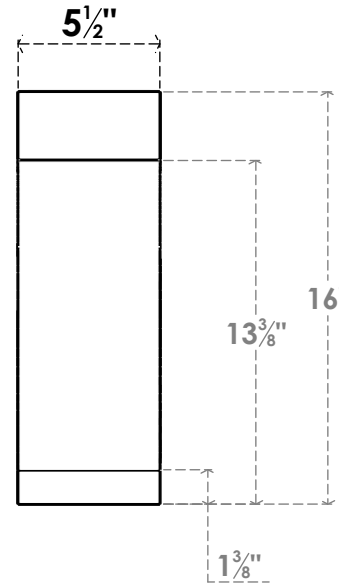

ITEM NUMBER: BRCPC055X08000X16000IMP

5 1/2"W X 8"D X 16"H IMPERIAL ARCHITECTURAL GRADE PVC CLOSED KNEE BRACE

SIDE PROFILE

FRONT PROFILE

ISOMETRIC

EKENA MILLWORK
2300 WEST MAIN ST.
CLARKSVILLE, TX 75426
TOLL FREE: 866-607-0453
WWW.EKENAMILLWORK.COM

NOTES

1. INSTALLATION TO BE COMPLETED IN ACCORDANCE WITH MANUFACTURER'S SPECIFICATIONS.
2. DRAWING MAY NOT BE TO SCALE
3. THIS DRAWING IS INTENDED FOR DESIGN AND PLANNING PURPOSES ONLY.
4. ALL INFORMATION CONTAINED HEREIN WAS CURRENT AT THE TIME OF DEVELOPMENT BUT MUST BE REVIEWED AND APPROVED BY THE PRODUCT MANUFACTURER TO BE CONSIDERED ACCURATE.
5. ARCHITECTURAL GRADE PVC PRODUCTS ARE MADE FROM EXPANDED CELLULAR PVC AND COME NATURALLY WHITE BUT MAY BE PAINTED